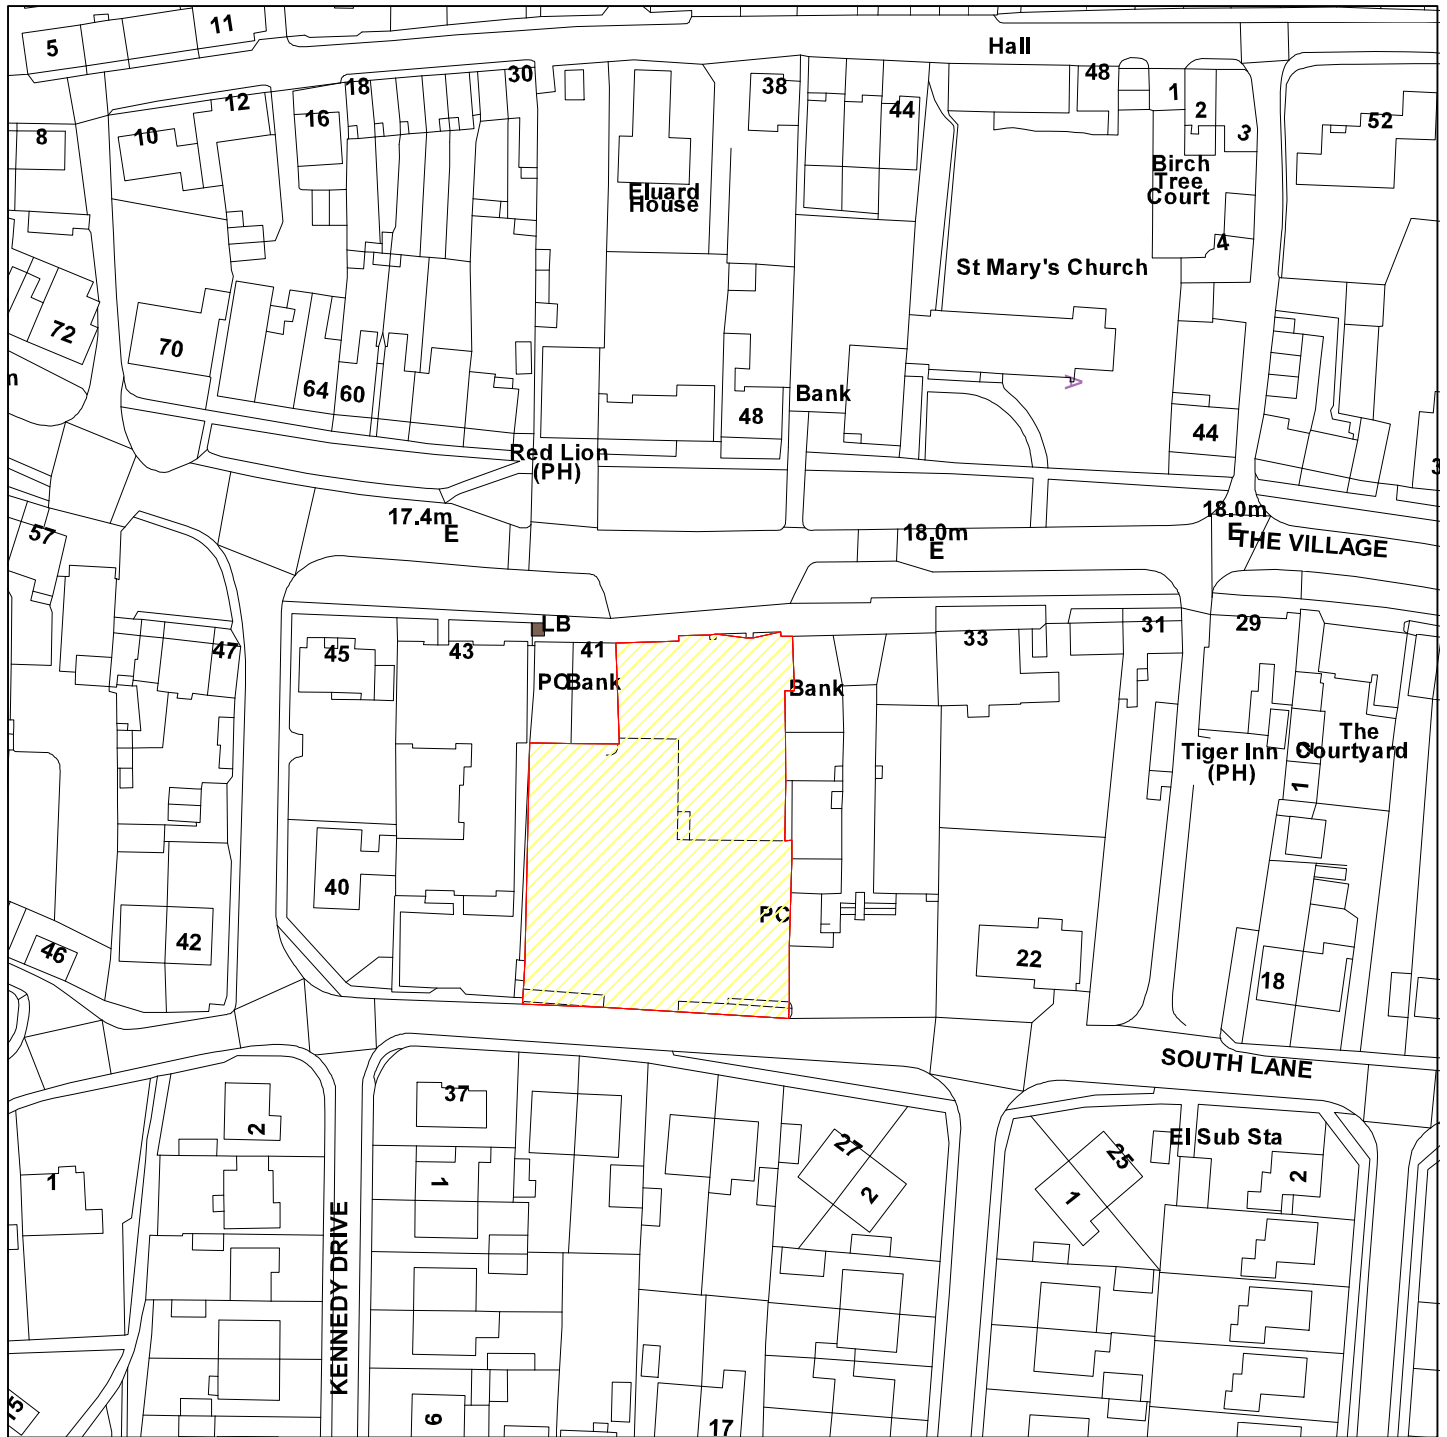

# (Sainsburys Supermarkets) Somerfield, Haxby

10/02418/FUL

GIS by ESRI (UK)

Scale : 1:1250

Reproduced from the Ordnance Survey map with the permission of the Controller of Her Majesty's Stationery Office © Crown Copyright 2000.

Unauthorised reproduction infringes Crown Copyright and may lead to prosecution or civil proceedings.

|                     |                                      |
|---------------------|--------------------------------------|
| <b>Organisation</b> | City of York Council                 |
| <b>Department</b>   | Planning and Sustainable Development |
| <b>Comments</b>     |                                      |
| <b>Date</b>         | 31 January 2011                      |
| <b>SLA Number</b>   | Not Set                              |